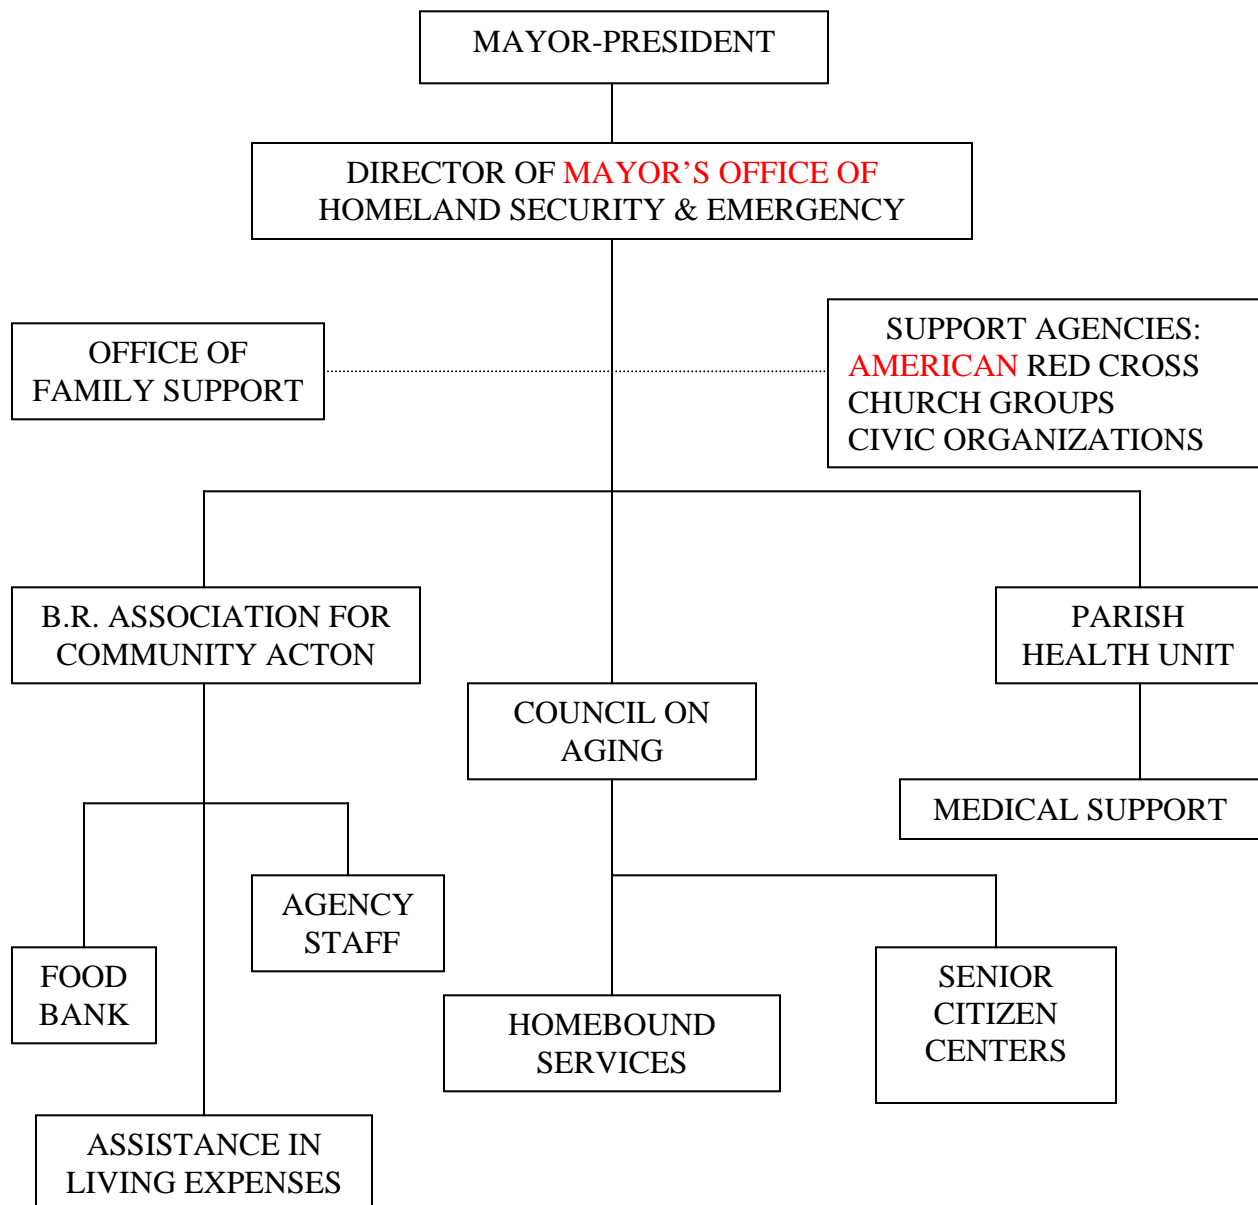

EAST BATON ROUGE PARISH EMERGENCY PUBLIC WELFARE ORGANIZATIONAL CHART

———— Direct
..... Coordination