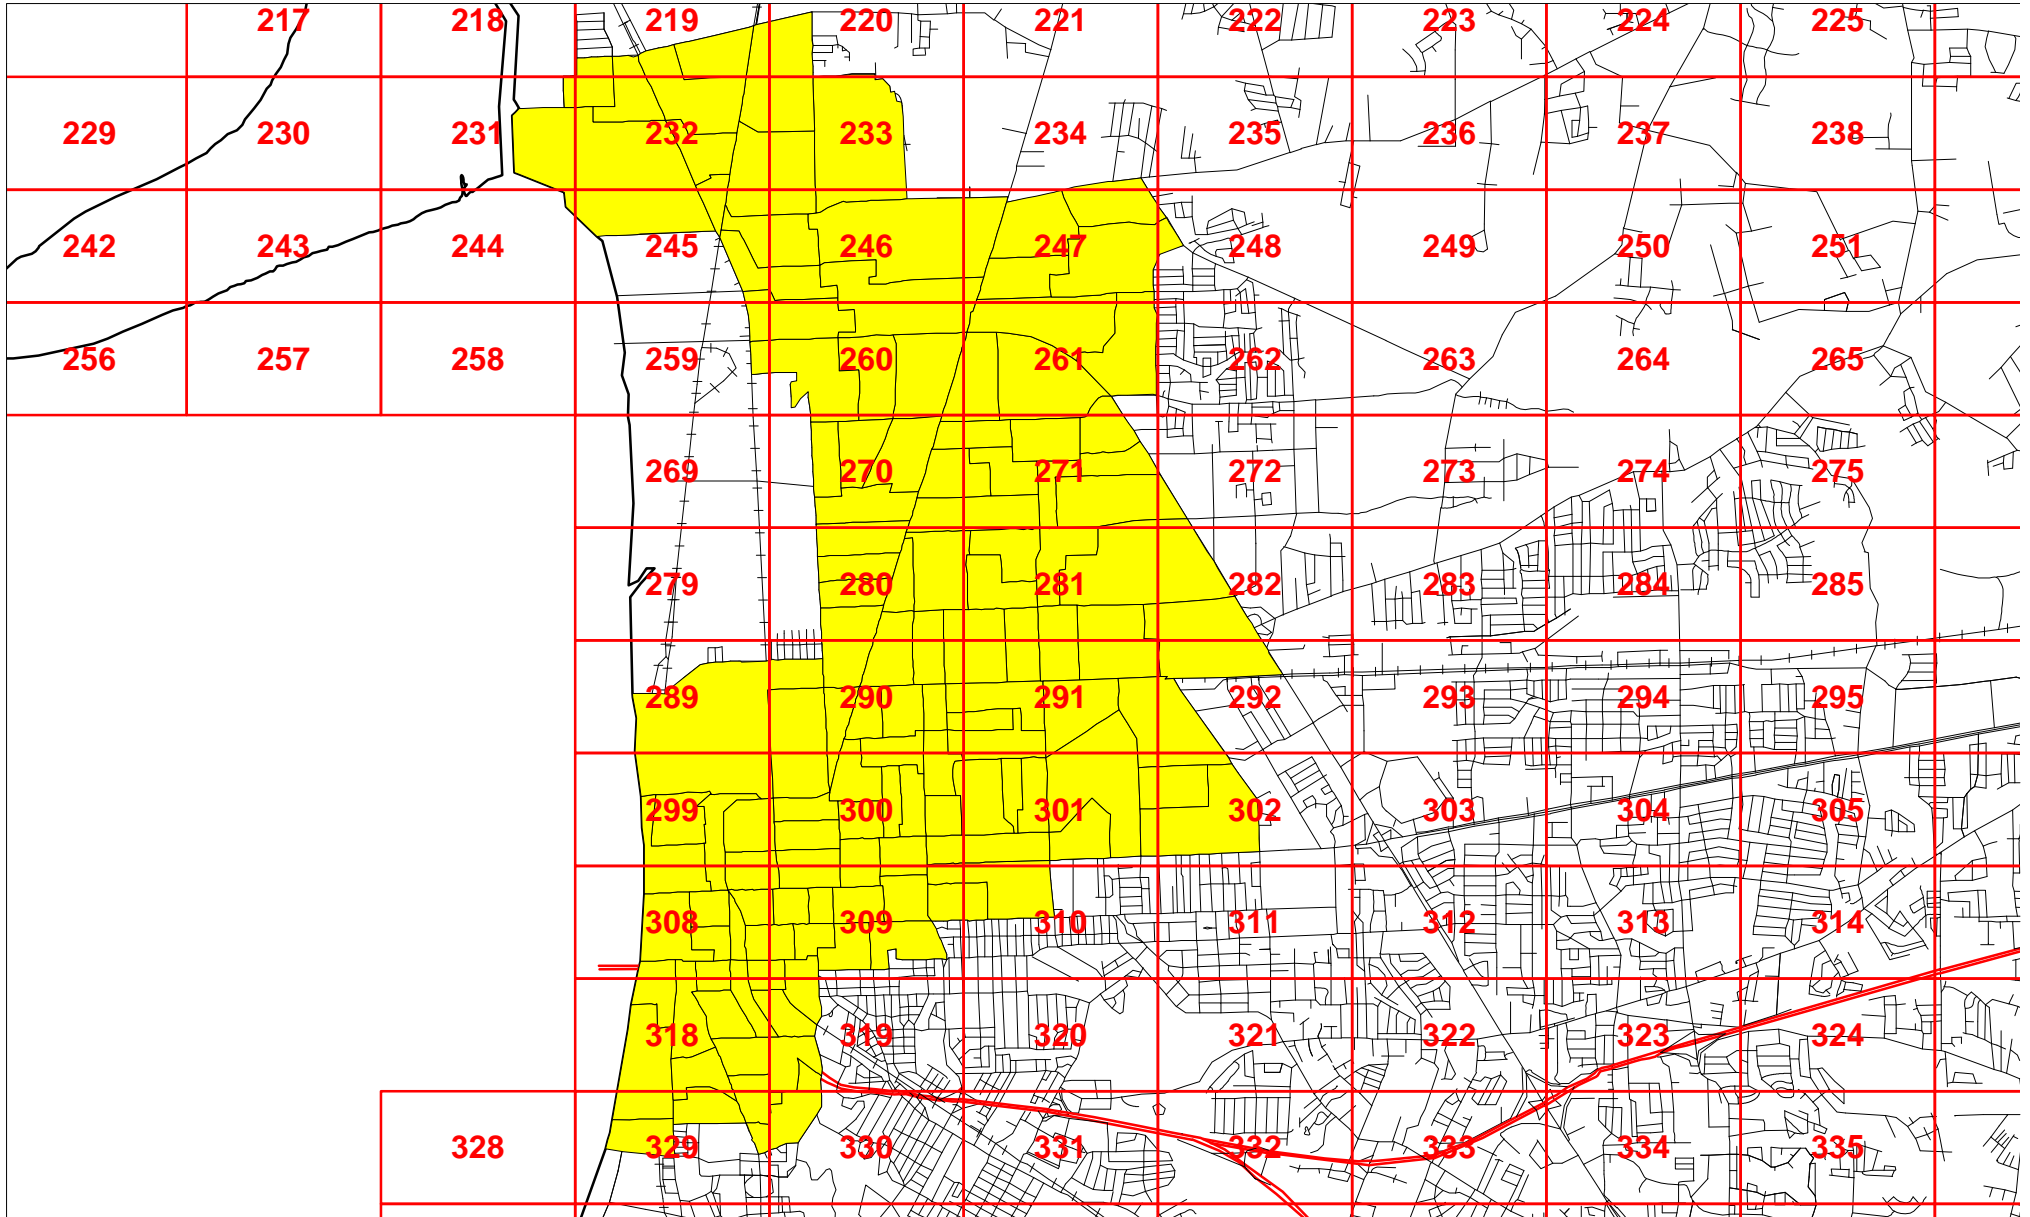

Home Buyers Rehab Area Map

218

Elmer Av

219

University Place
Highland Farms

Crestworth

Crestworth

Park Vista