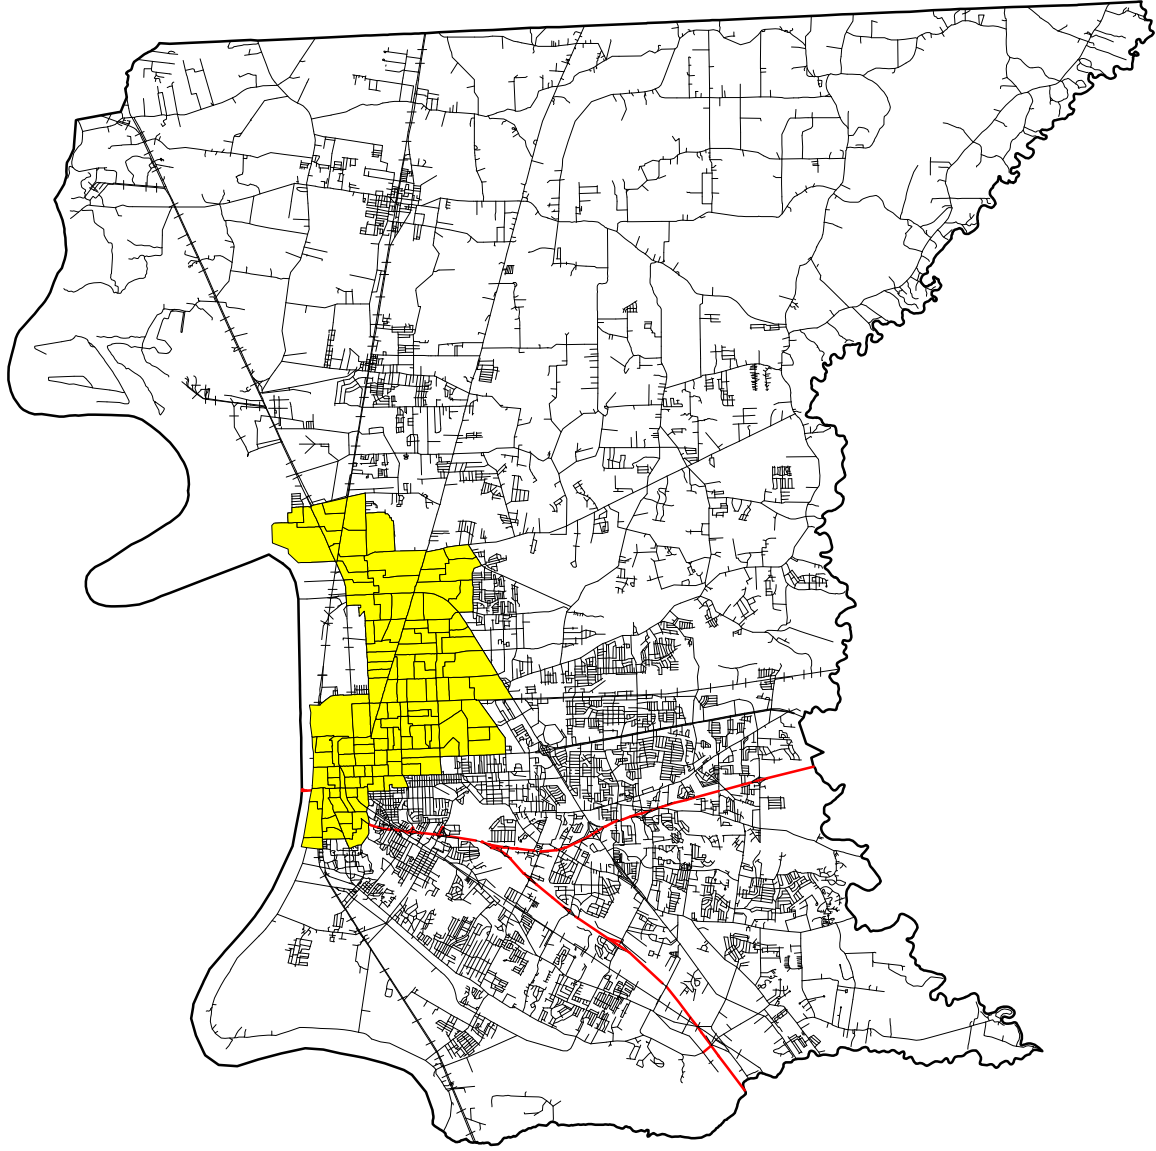

Home Buyers Rehab Area Map

218

Elmer Av

219

University Place
Highland Farms

Crestworth

Crestworth

Park Vista

Gibbens Rd

Blount Rd

220

S Gibbens Dr

Ridgecrest Dr

Golden Ct

Ashwood Dr

Jenkins Place