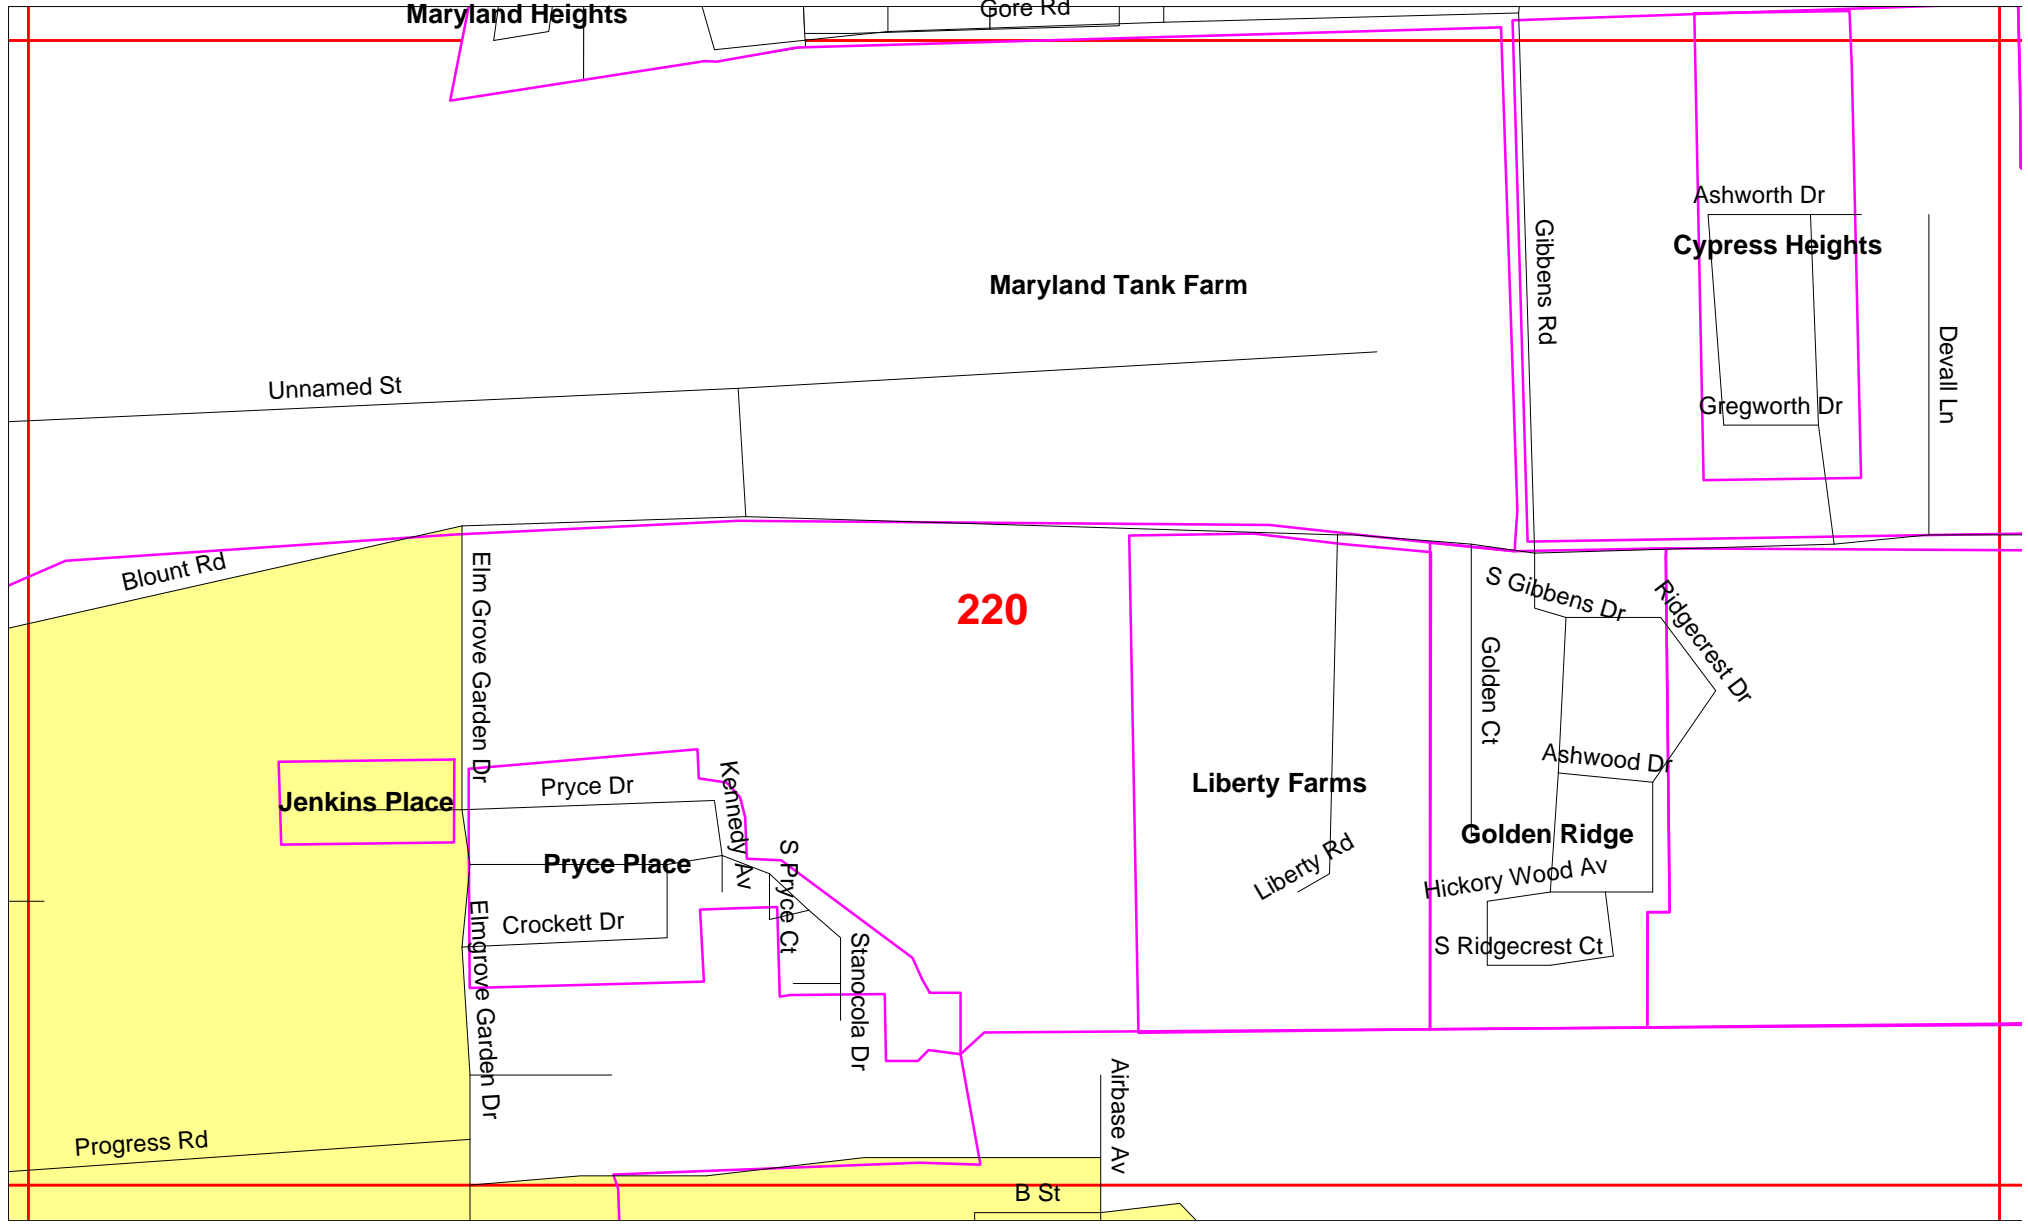

Maryland Heights

Gore Rd

Maryland Tank Farm

Ashworth Dr
Cypress Heights

Gregworth Dr

Devall Ln

Unnamed St

Gibbens Rd

Blount Rd

220

S Gibbens Dr

Ridgecrest Dr

Golden Ct

Ashwood Dr

Jenkins Place

Pryce Dr

Pryce Place

Kennedy Av

S Pryce Ct

Stanocola Dr

Liberty Farms

Liberty Rd

Golden Ridge

Hickory Wood Av

S Ridgecrest Ct

Elm Grove Garden Dr

Elmgrove Garden Dr

Crockett Dr

Progress Rd

Airbase Av

B St