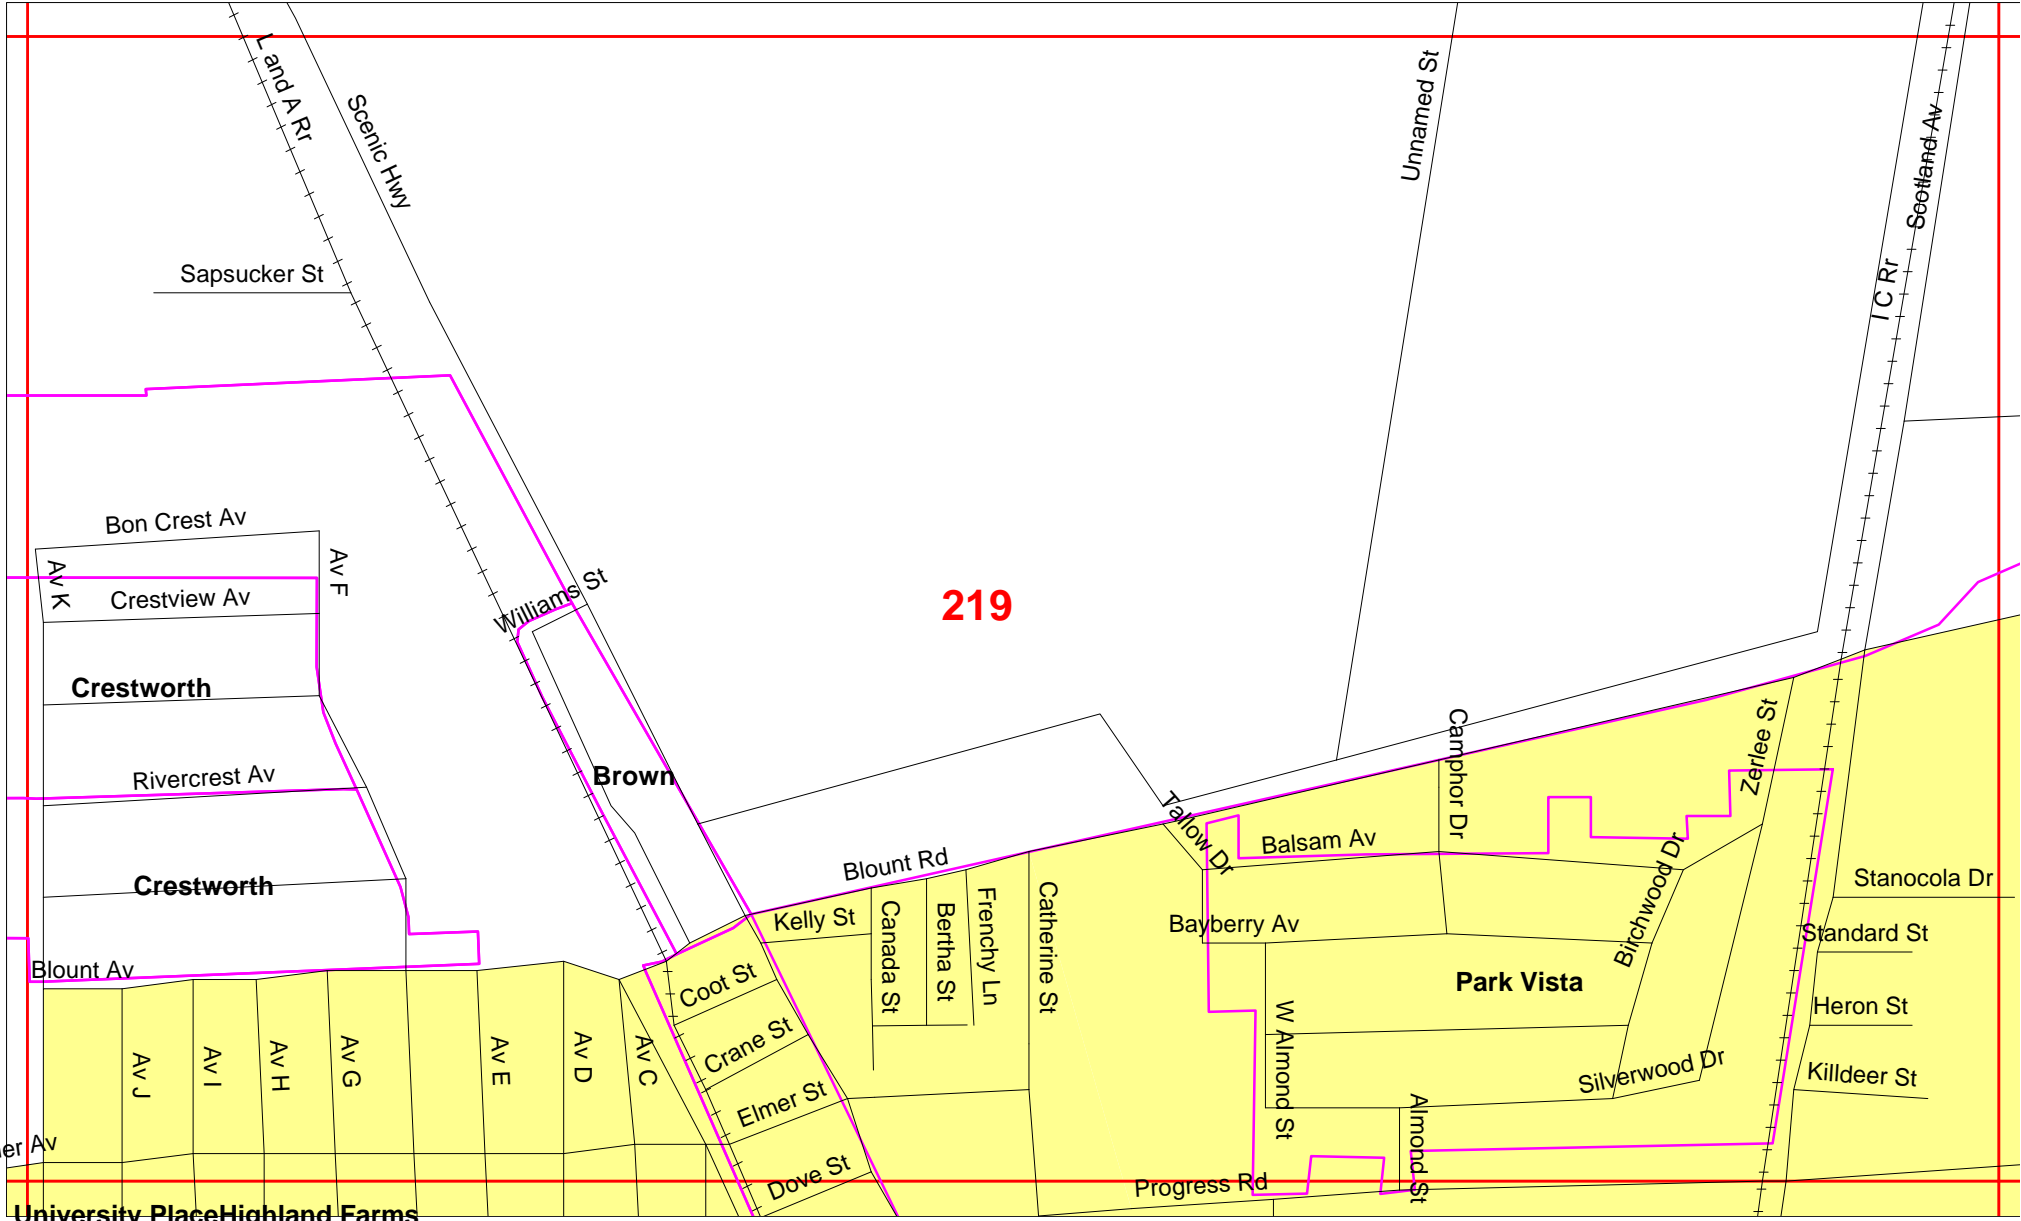

Home Buyers Rehab Area Map

218

Elmer Av

219

University Place
Highland Farms

Crestworth

Crestworth

Park Vista