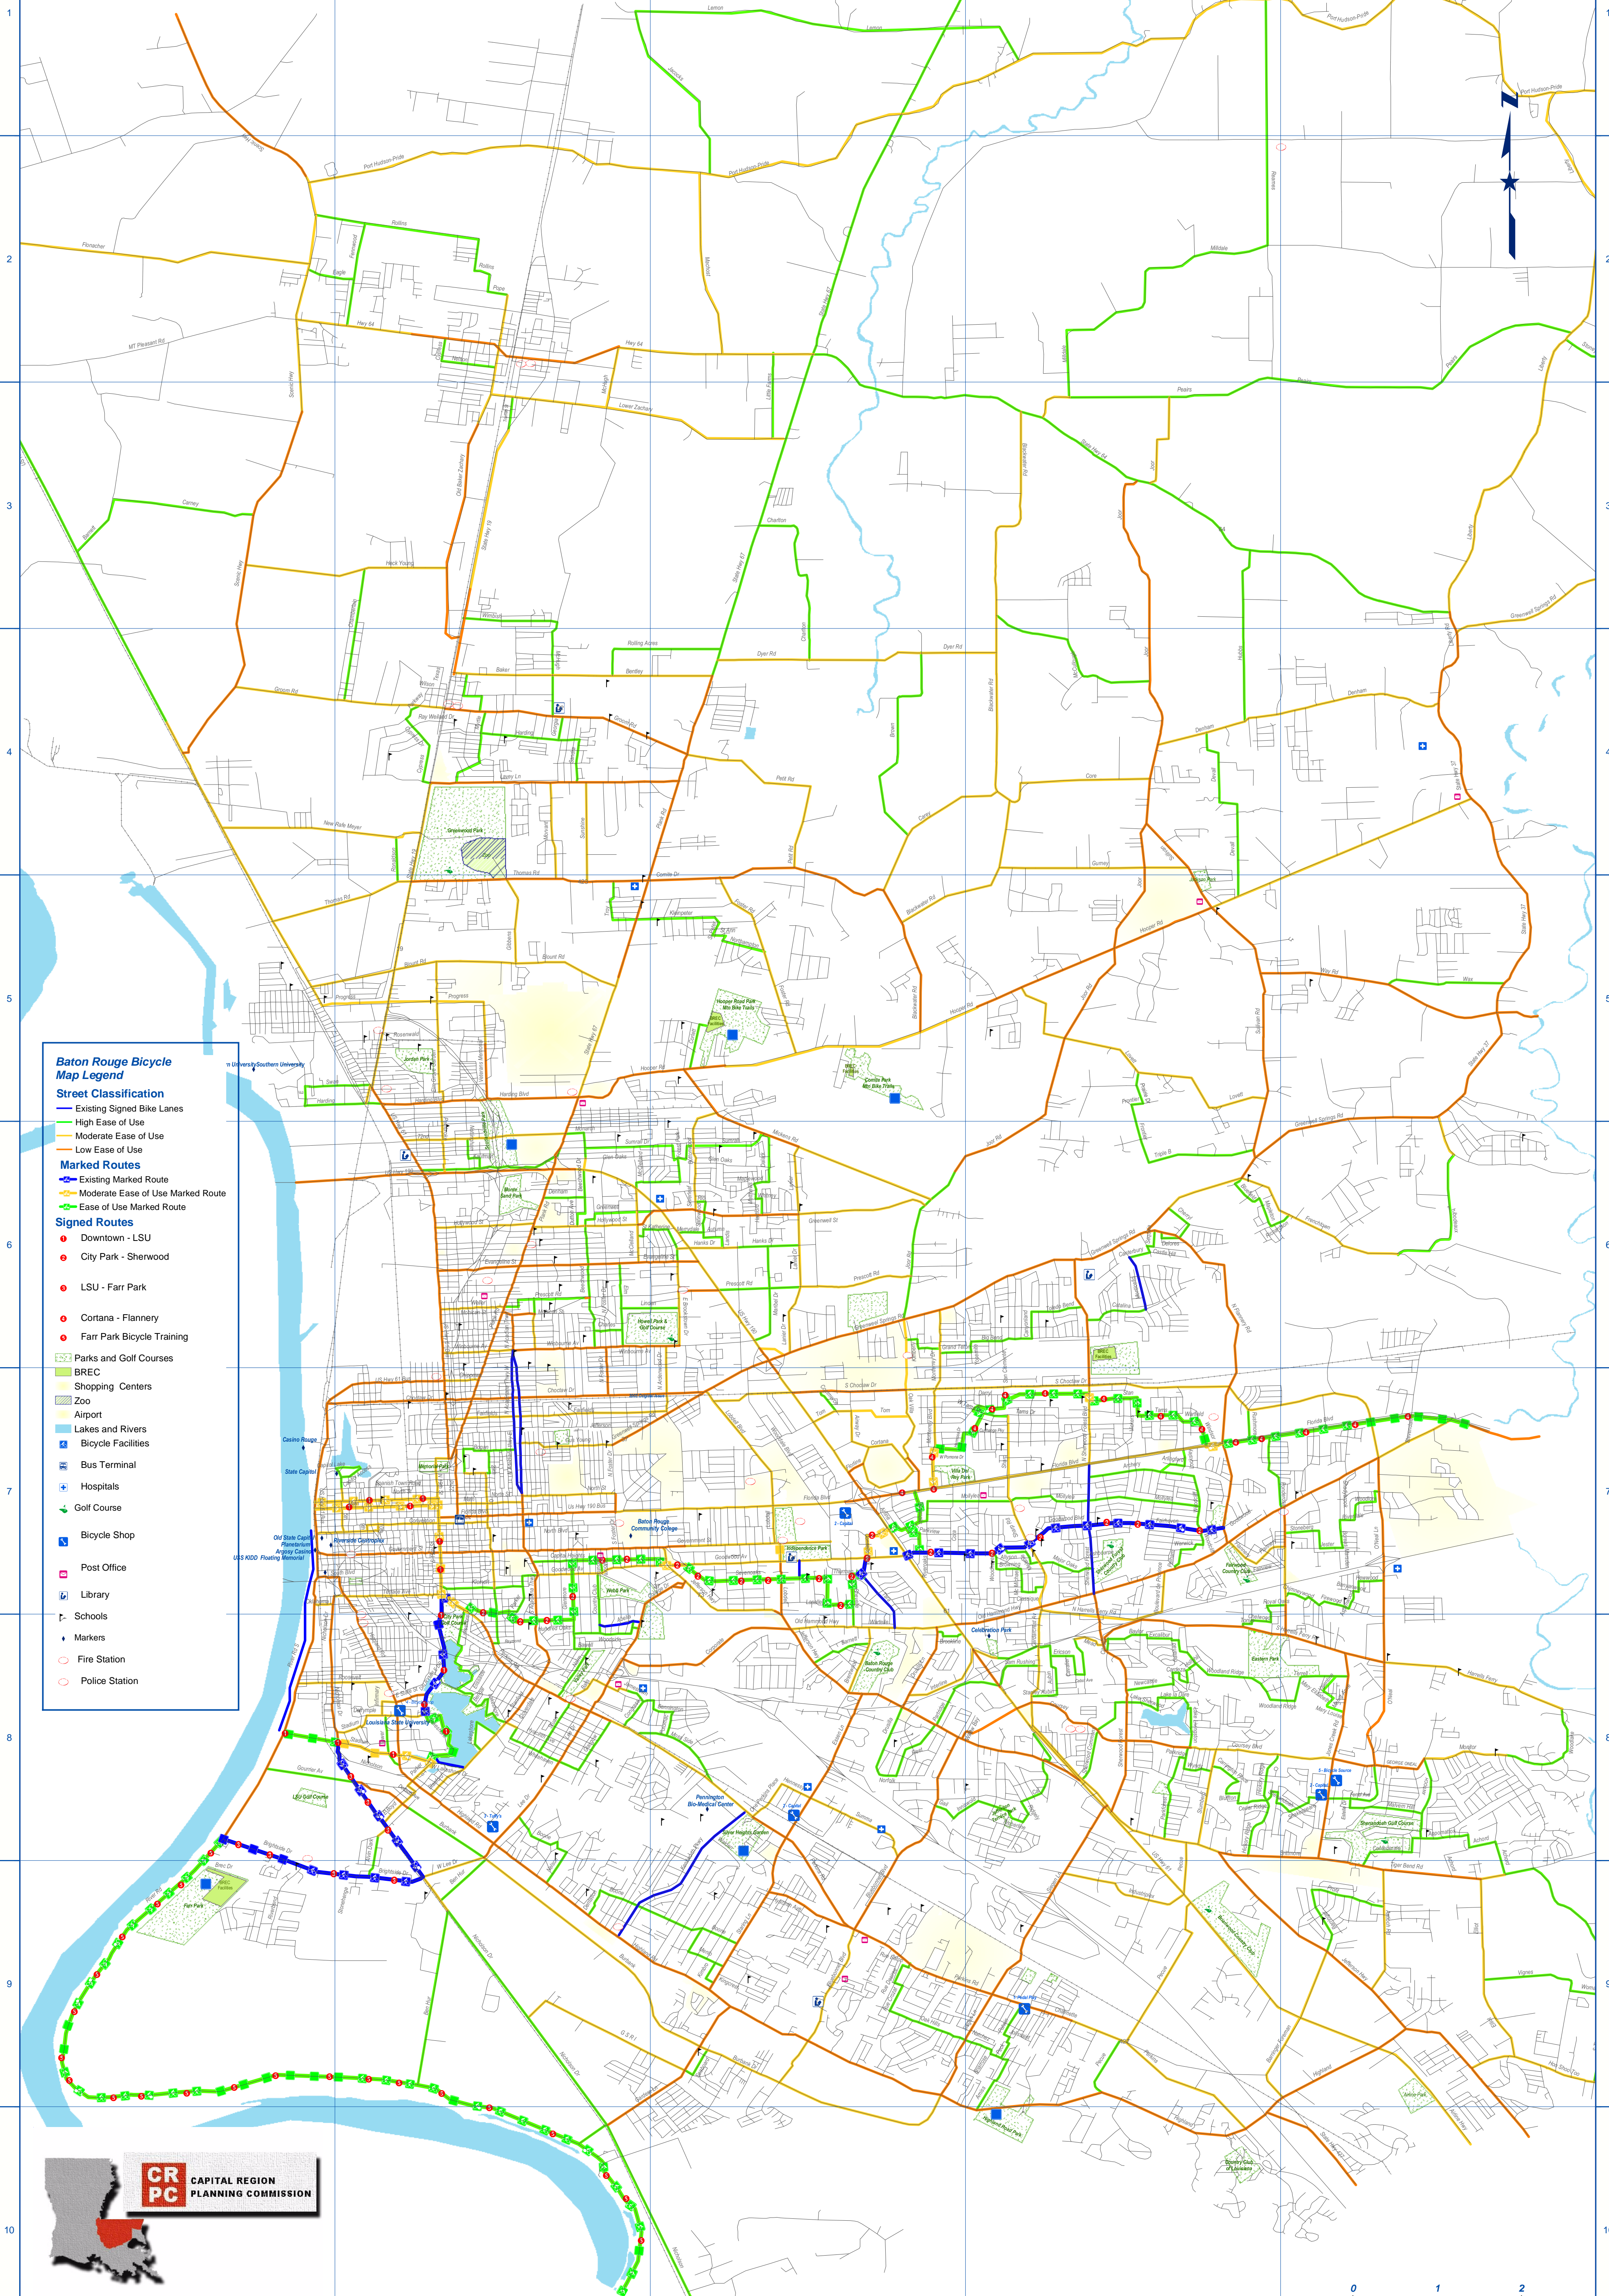

Baton Rouge Area Bicycle Map

Baton Rouge Bicycle Map Legend

Street Classification

- Existing Signed Bike Lanes
- High Ease of Use
- Moderate Ease of Use
- Low Ease of Use

Marked Routes

- Existing Marked Route
- Moderate Ease of Use Marked Route
- Ease of Use Marked Route

Signed Routes

- Downtown - LSU
- City Park - Sherwood
- LSU - Farr Park
- Cortana - Flannery
- Farr Park Bicycle Training

Other Landmarks:

- Parks and Golf Courses
- BREC
- Shopping Centers
- Zoo
- Airport
- Lakes and Rivers
- Bicycle Facilities
- Bus Terminal
- Hospitals
- Golf Course
- Bicycle Shop
- Post Office
- Library
- Schools
- Markers
- Fire Station
- Police Station