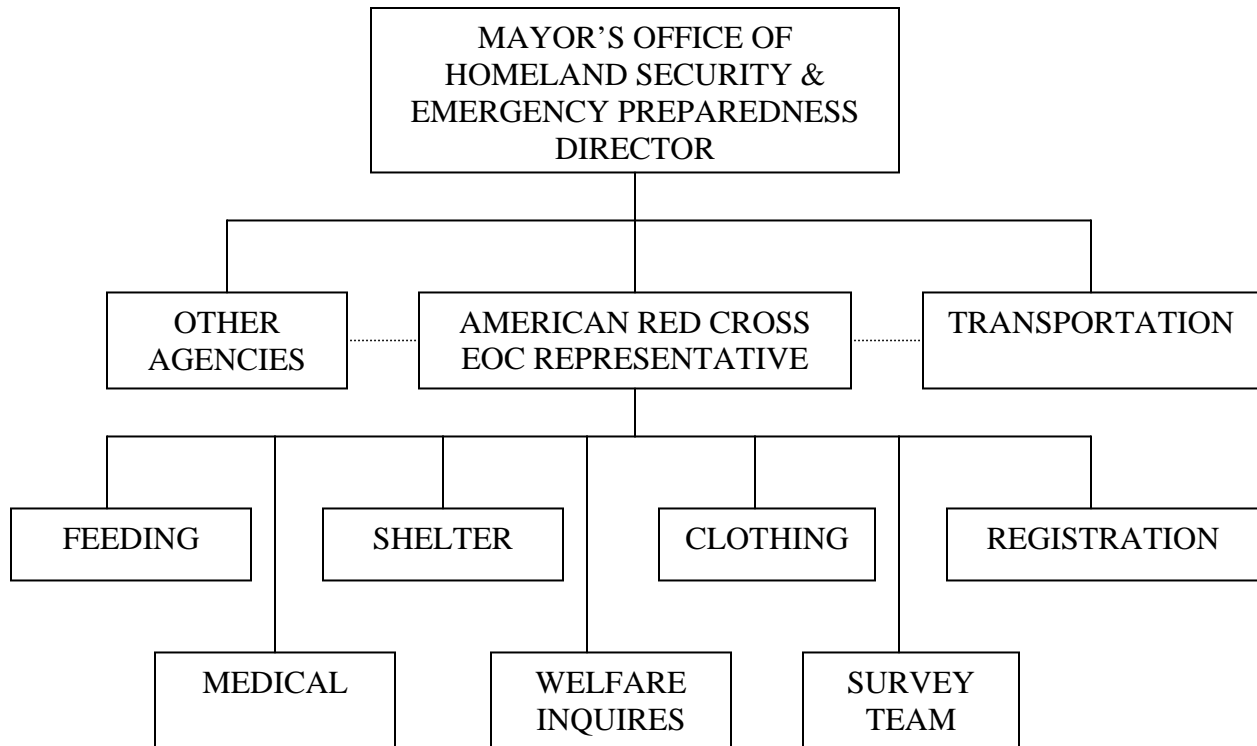

EAST BATON ROUGE PARISH
SHELTER FUNCTIONS
ORGANIZATIONAL CHART

————— Direct

..... Coordination