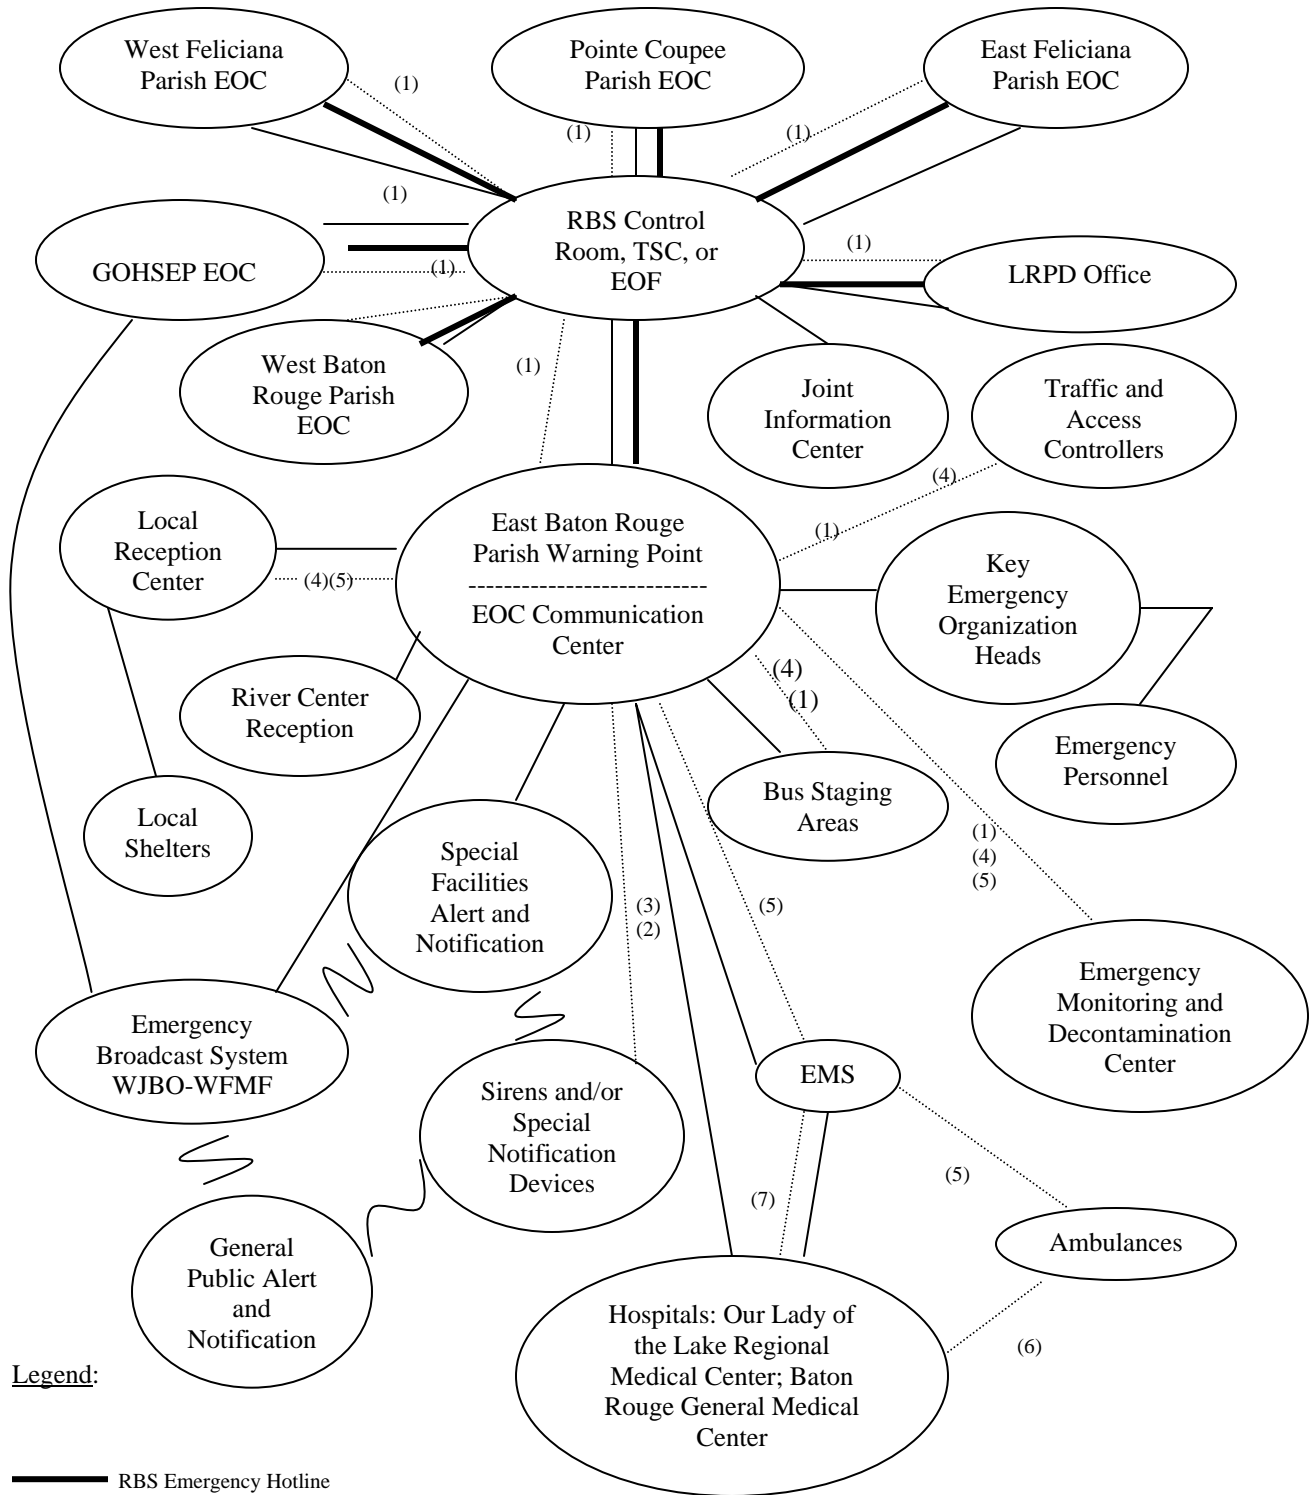

# **Communications Organizational Chart**

→ Coordination  
— Direct

# EAST BATON ROUGE PARISH COMMUNICATIONS SYSTEM

**Legend:**

- RBS Emergency Hotline
- Commercial Telephone Line
- ..... Radio Link:
  - (1) Mayor’s Office of Homeland Security & Emergency Preparedness
  - (2) Sirens
  - (3) Special Notification Devices
  - (4) Law Enforcement
  - (5) Emergency Medical Services (EMS)
  - (6) Ambulance- to- Hospital Frequency
  - (7) Hospital- to- Hospital Frequency