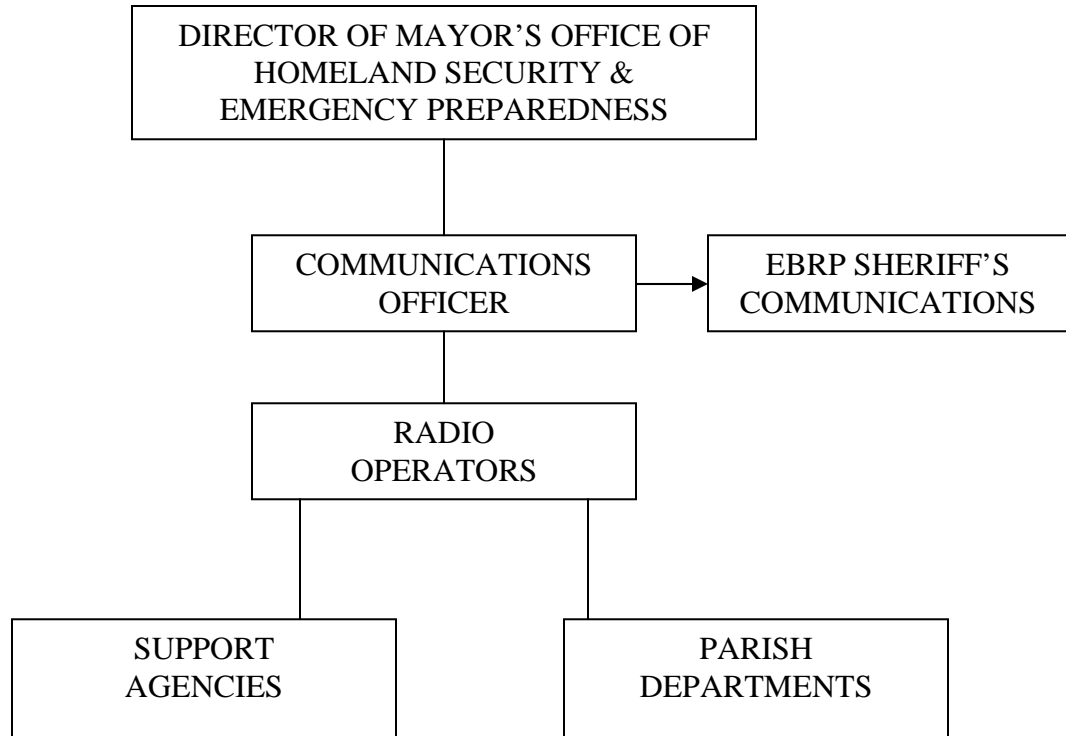

# **Communications Organizational Chart**

→ Coordination  
— Direct

# EAST BATON ROUGE PARISH COMMUNICATIONS SYSTEM

**Legend:**

- RBS Emergency Hotline
- Commercial Telephone Line
- ..... Radio Link:
  - (1) Mayor’s Office of Homeland Security & Emergency Preparedness
  - (2) Sirens
  - (3) Special Notification Devices
  - (4) Law Enforcement
  - (5) Emergency Medical Services (EMS)
  - (6) Ambulance- to- Hospital Frequency
  - (7) Hospital- to- Hospital Frequency